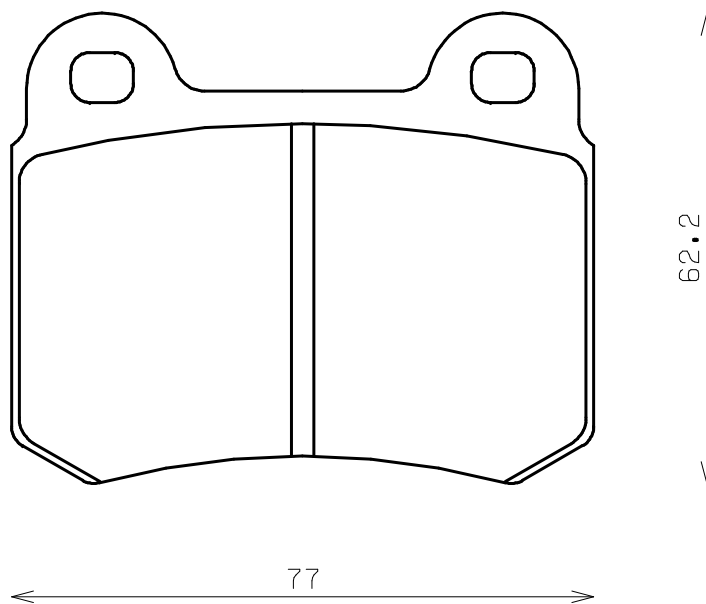

Caliper Brand : Brembo

*ENDLESS*

Thickness : 14.0

Part No : RCP004