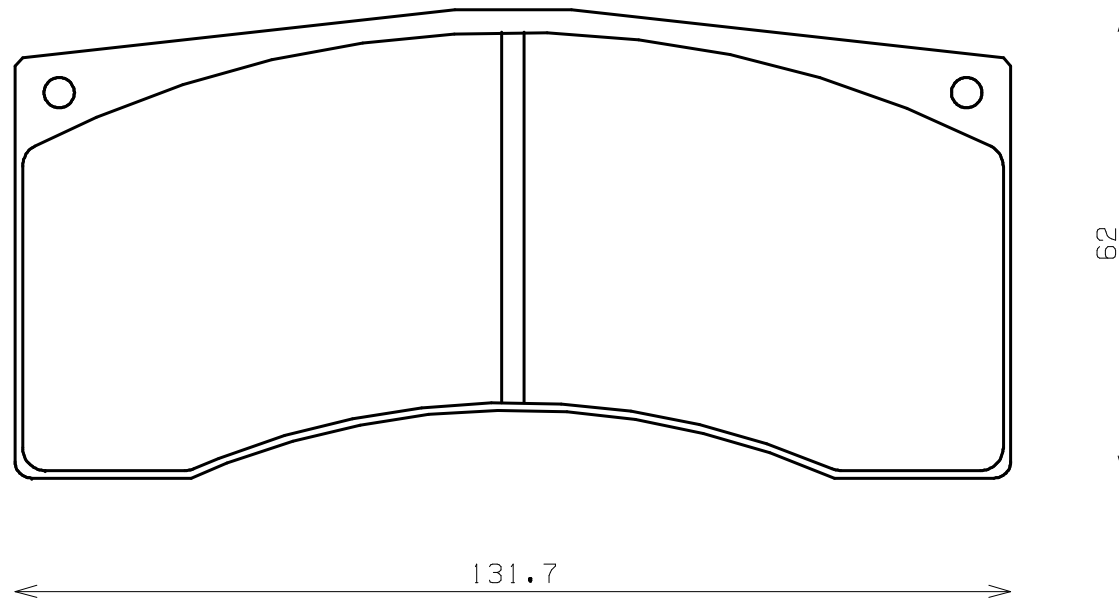

Caliper Brand : Alcon/Brembo

*ENDLESS*

Thickness : 16.0

Part No : RCP002