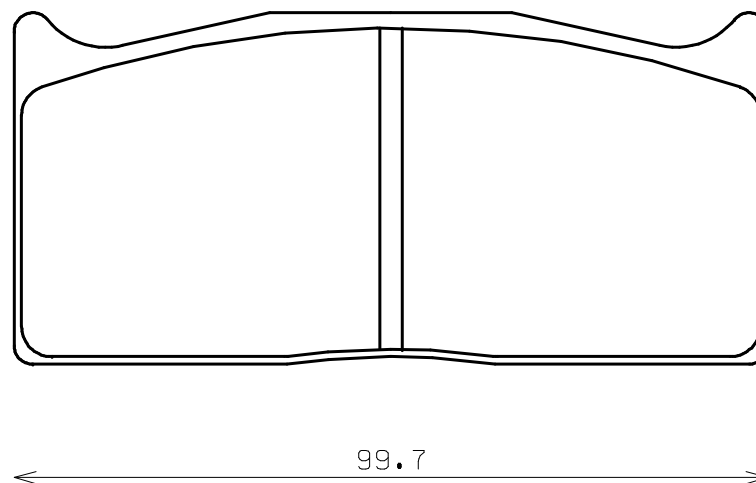

Caliper Brand : Brembo

*ENDLESS*

Thickness : 20.0

Part No : RCP001