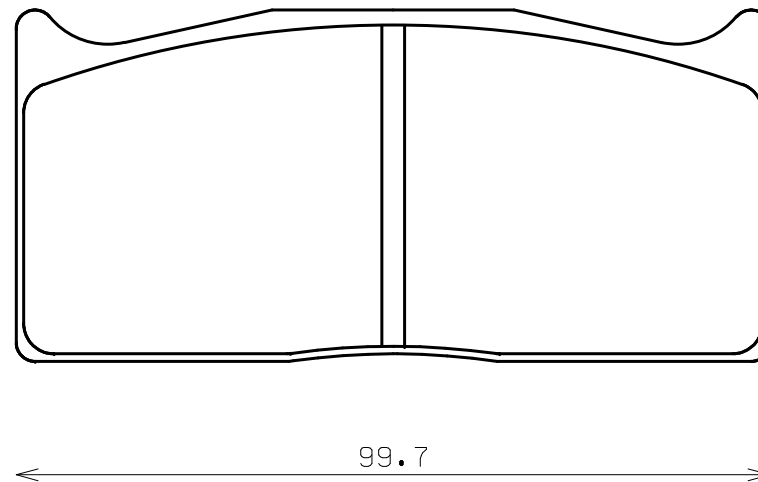

Caliper Brand : Brembo

ENDLESS®

Part No : RCP001