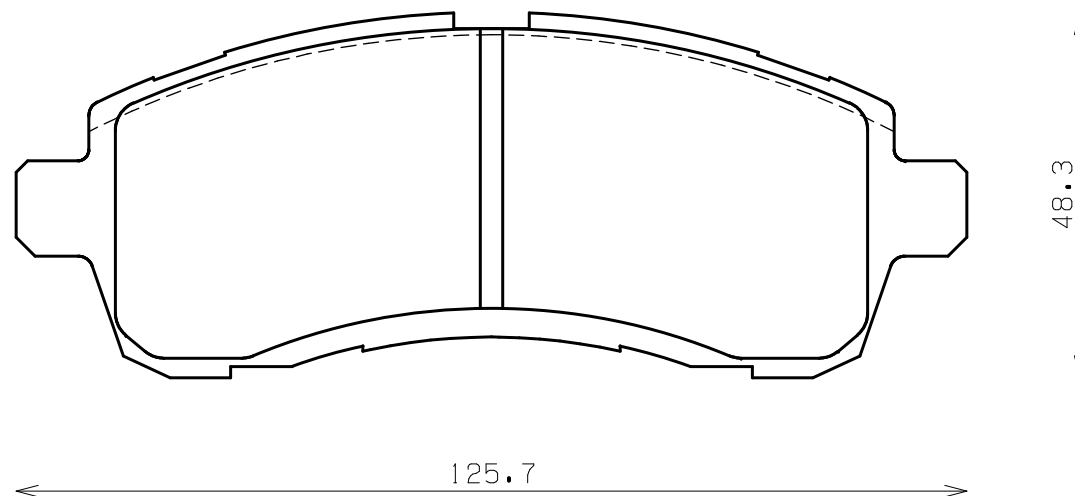

ENDLESS®

Thickness : 13.0

Part No : EP489