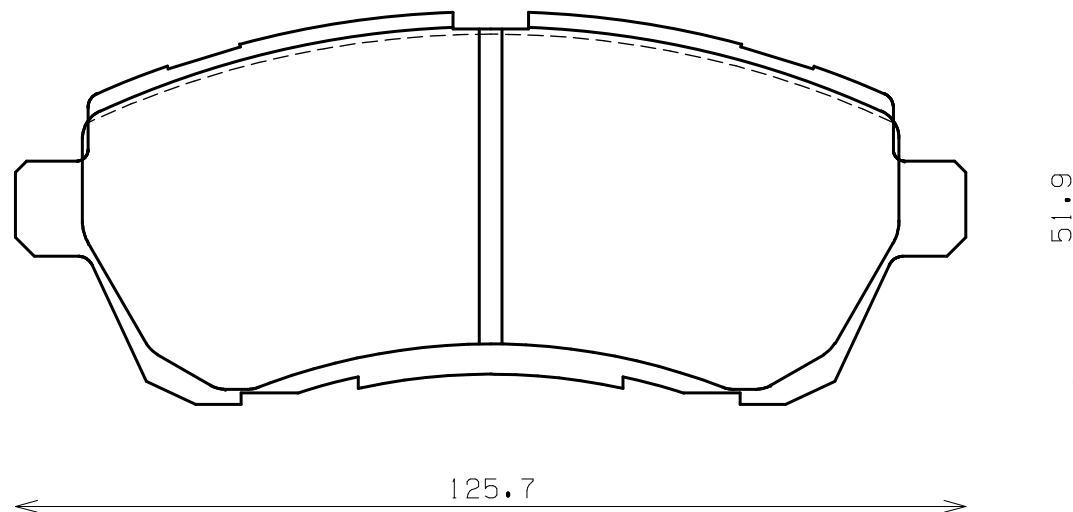

ENDLESS®

Thickness : 14.5

Part No : EP487