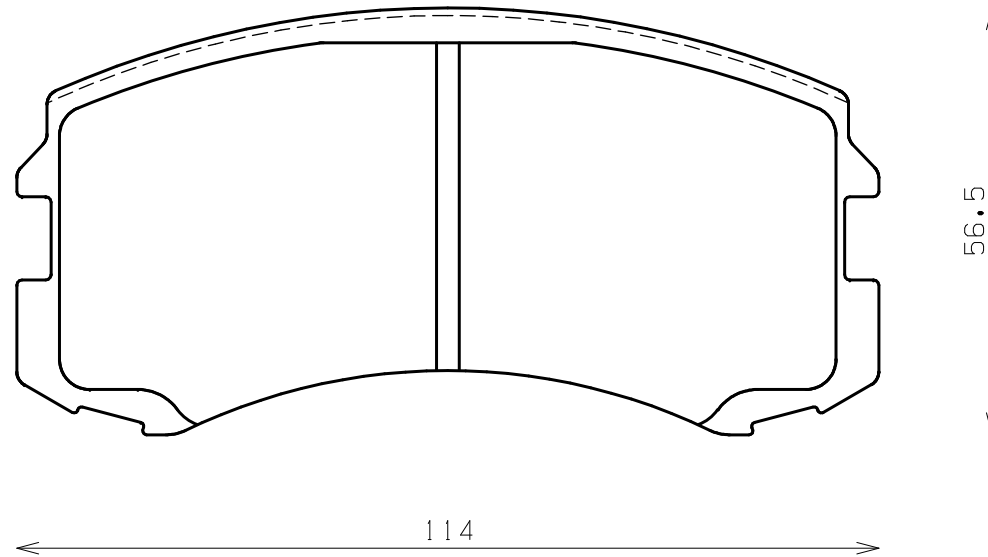

ENDLESS®

Thickness : 15.5

Part No : EP486