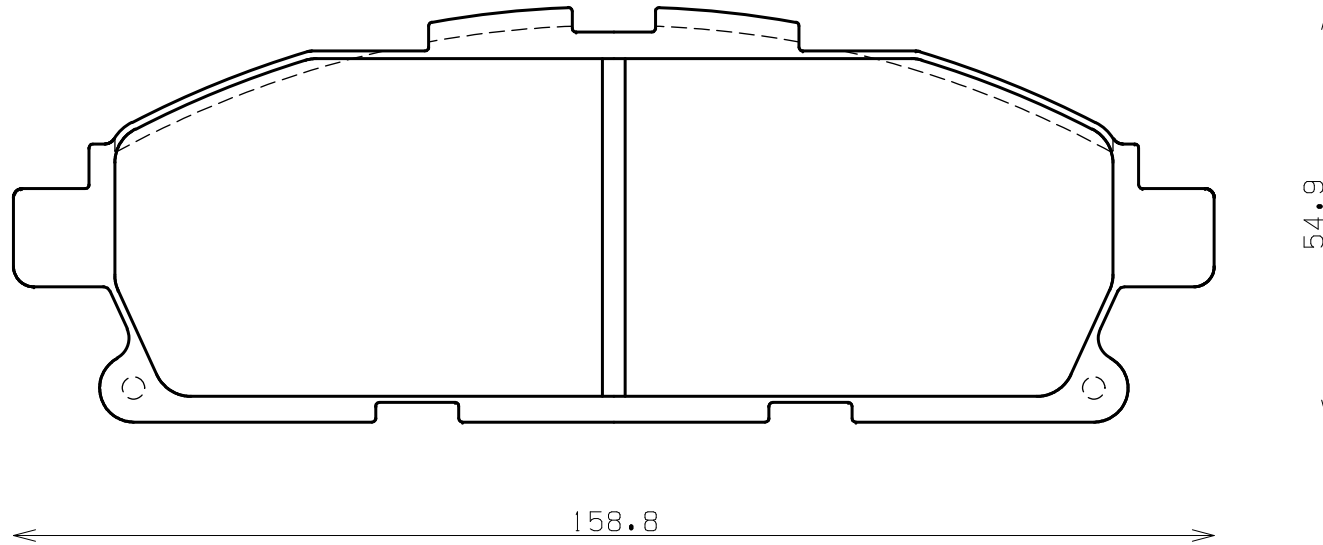

ENDLESS®

Thickness : 15.5

Part No : EP485