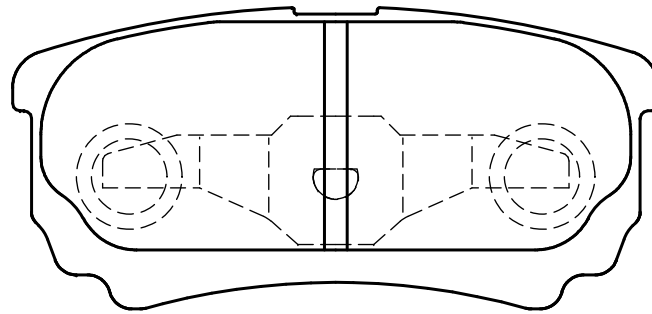

ENDLESS®

85.5

39.9

106

35.4

Thickness : 15.5

Part No : EP483