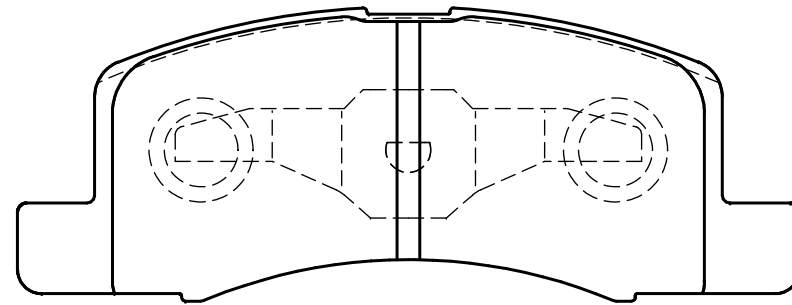

ENDLESS®

38.8

103.4

38.8

Thickness : 14.5

Part No : EP475