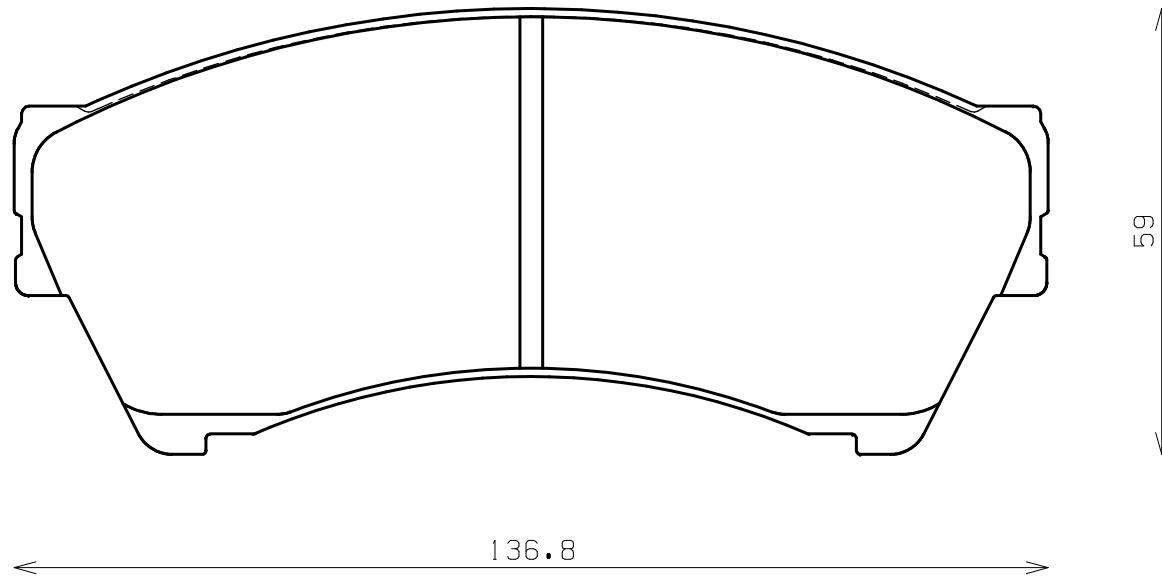

ENDLESS®

Thickness : 17.5

Part No : EP470