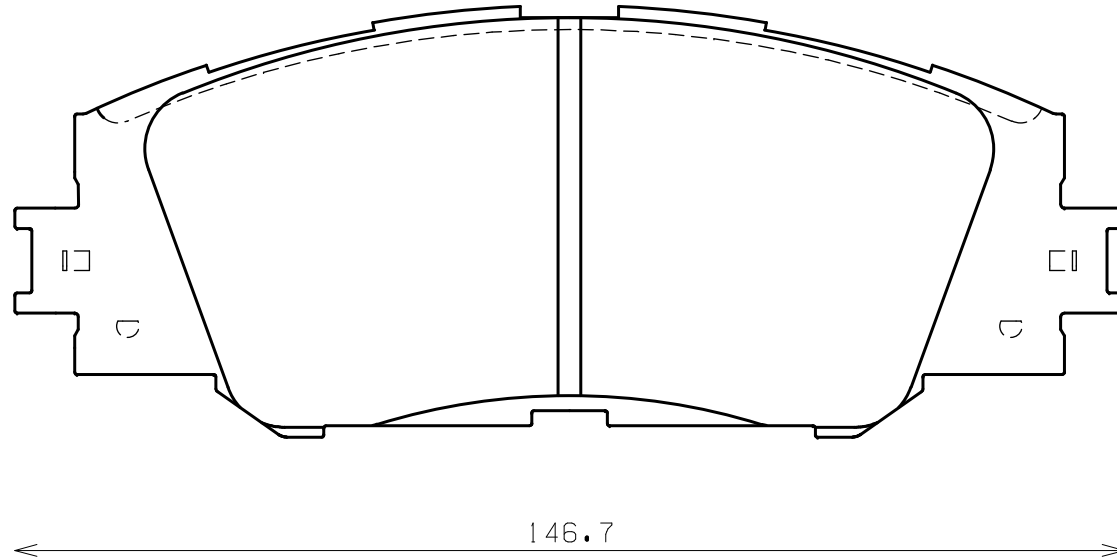

ENDLESS®

Thickness : 17.5

Part No : EP459