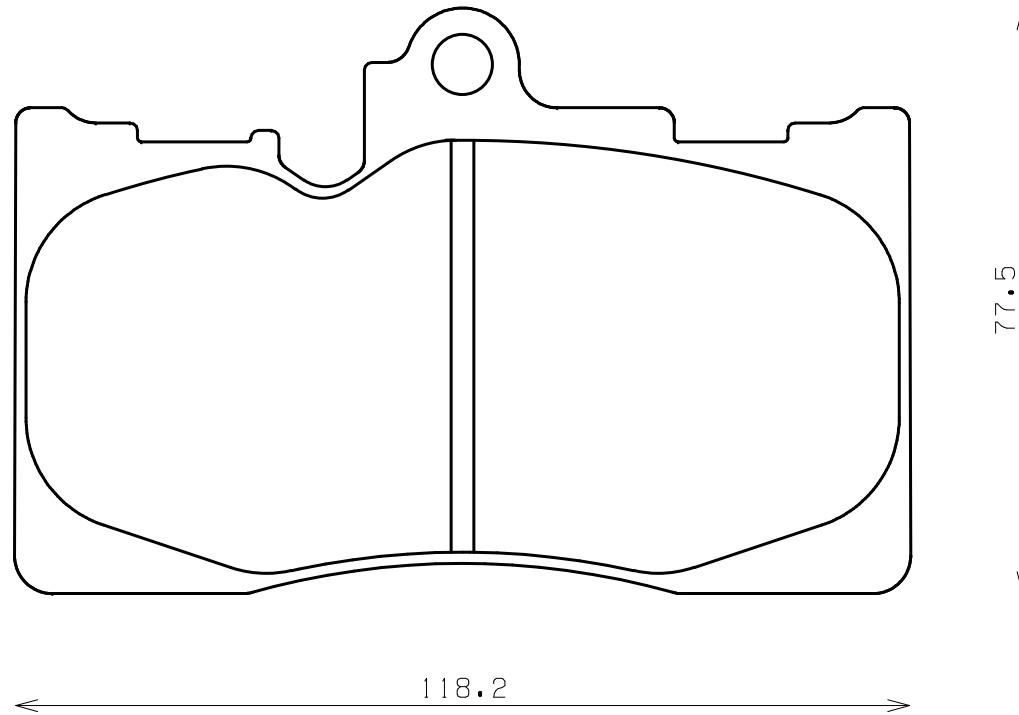

ENDLESS®

Thickness : 17.5

Part No : EP439