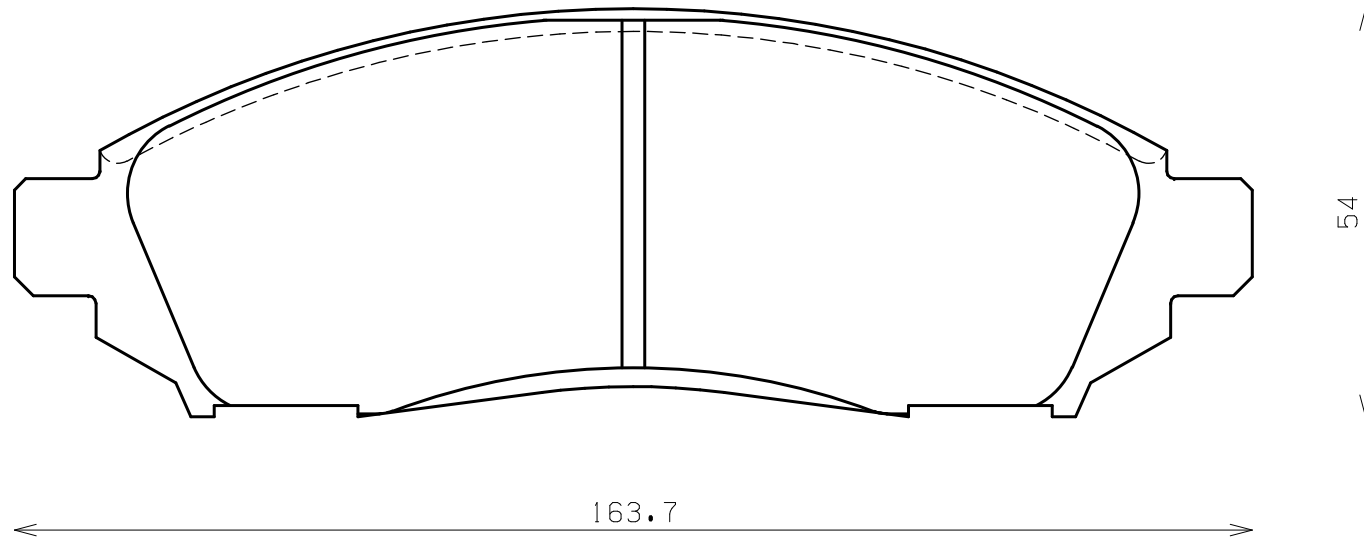

ENDLESS®

Thickness : 15.5

Part No : EP436