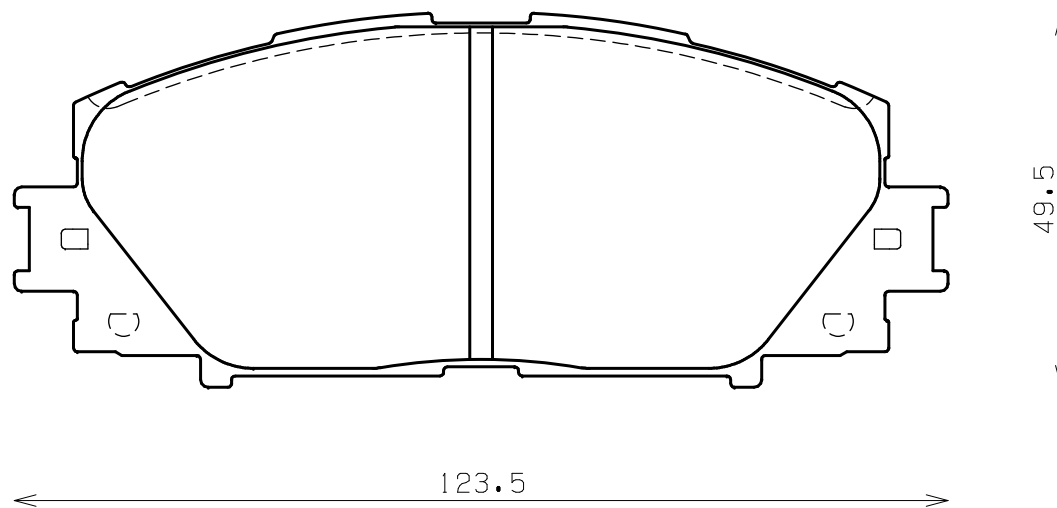

ENDLESS®

Thickness : 17.5

Part No : EP435