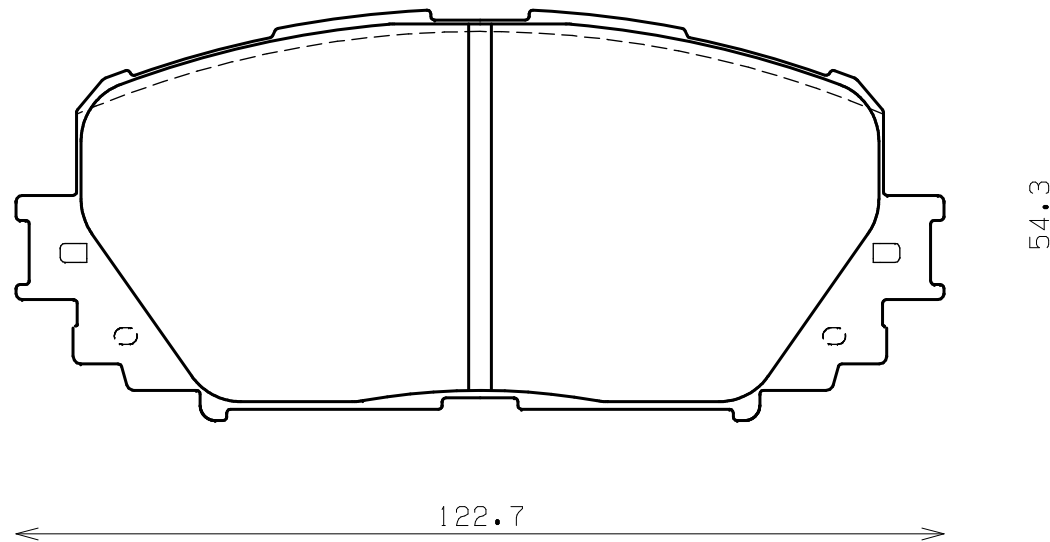

ENDLESS®

Thickness : 17.5

Part No : EP433