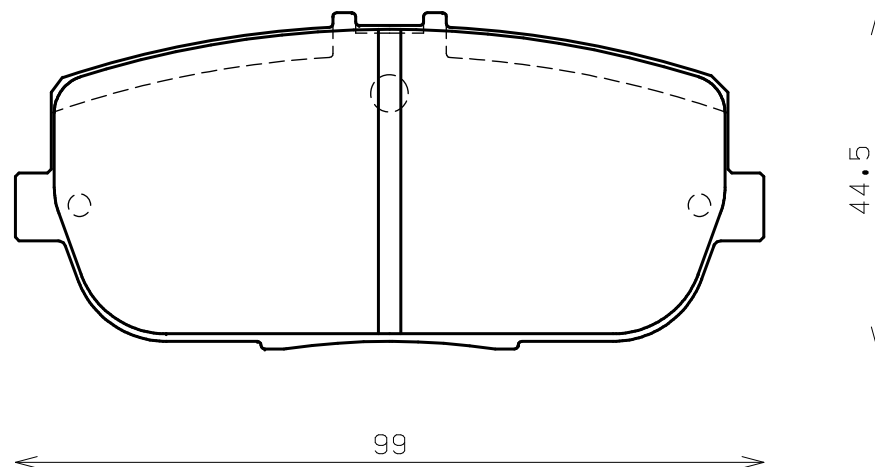

ENDLESS®

Thickness : 14.0

Part No : EP432