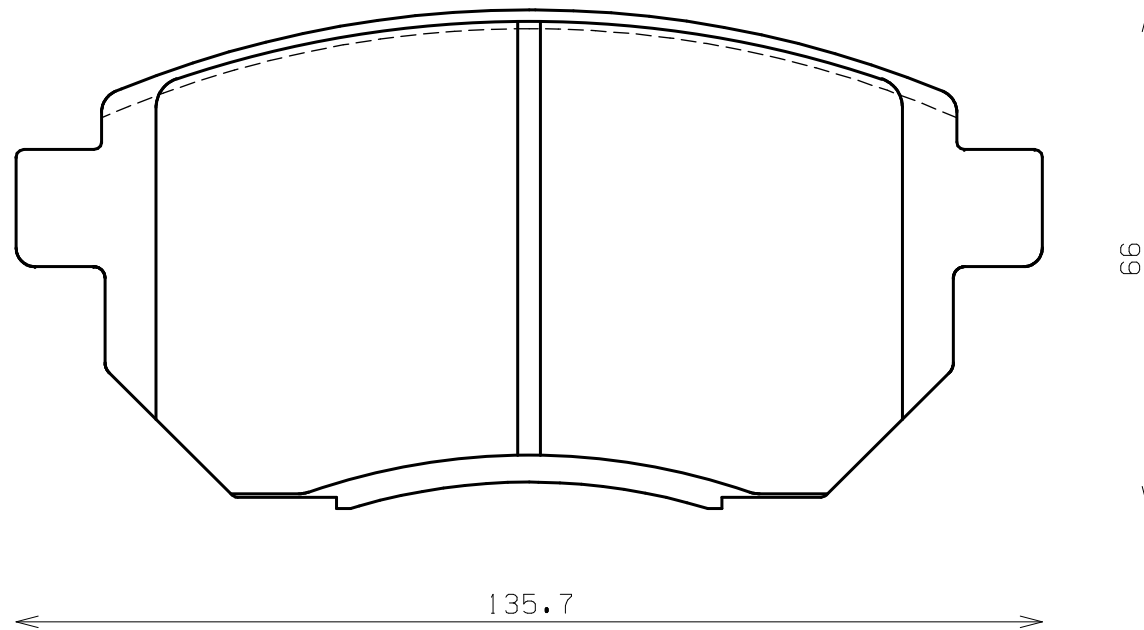

ENDLESS®

Thickness : 15.5

Part No : EP427