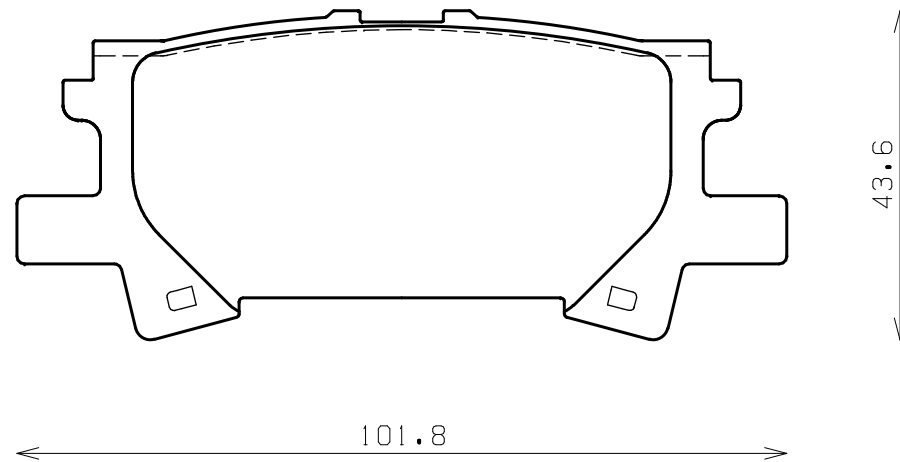

ENDLESS®

Thickness : 15.5

Part No : EP426