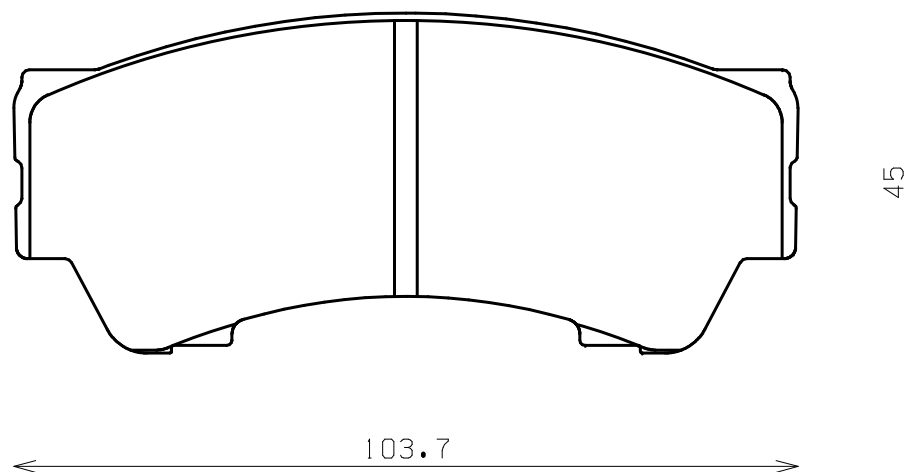

ENDLESS®

Thickness : 14.0

Part No : EP423