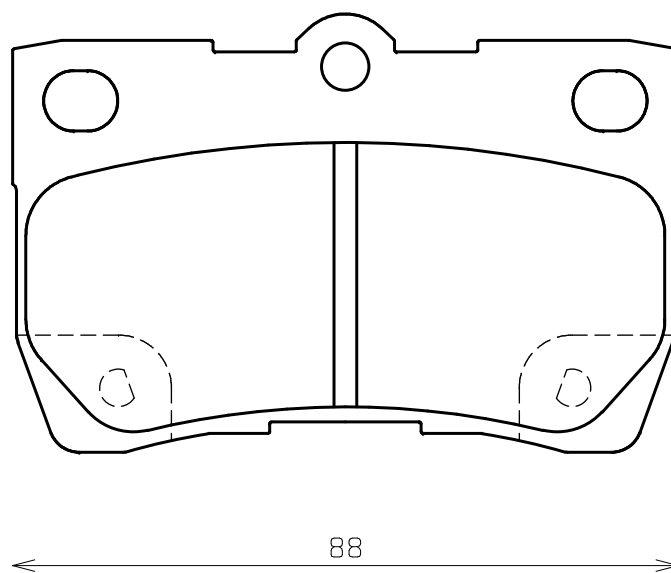

ENDLESS®

Thickness : 15.5

Part No : EP422