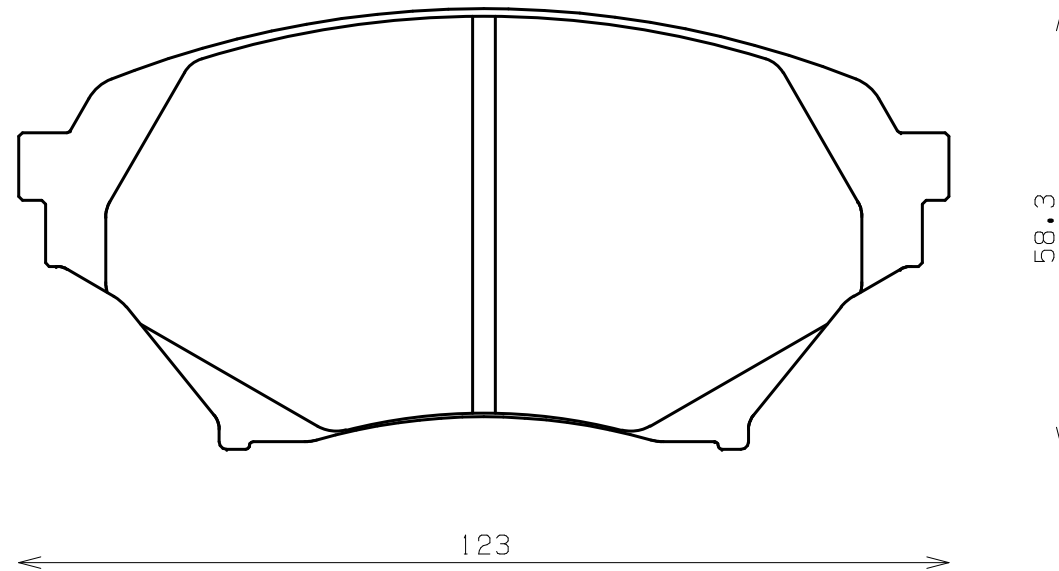

ENDLESS®

Thickness : 15.5

Part No : EP394