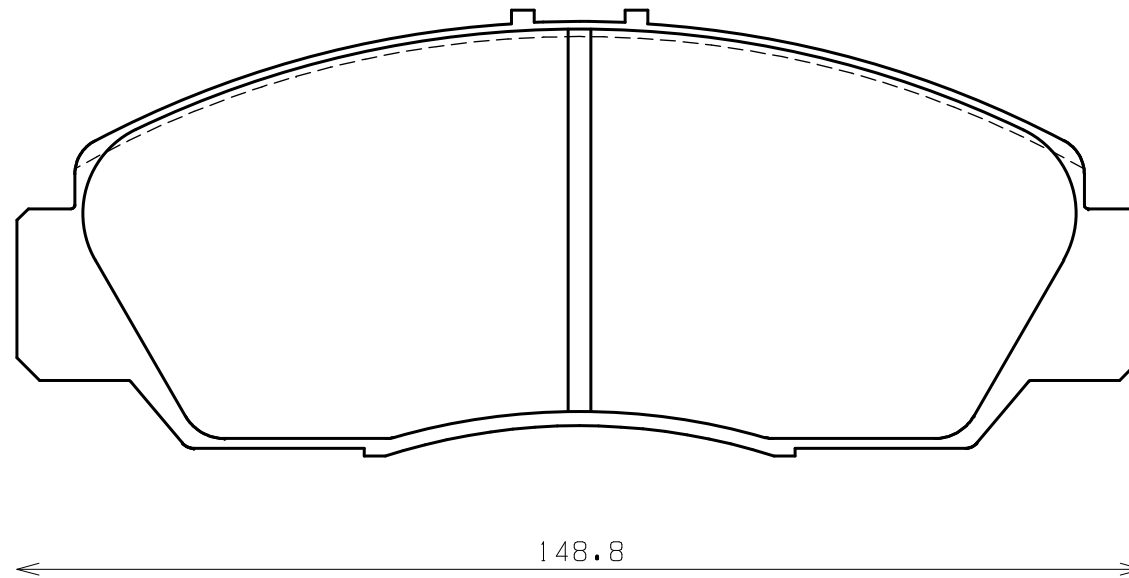

ENDLESS®

Thickness : 15.5

Part No : EP392