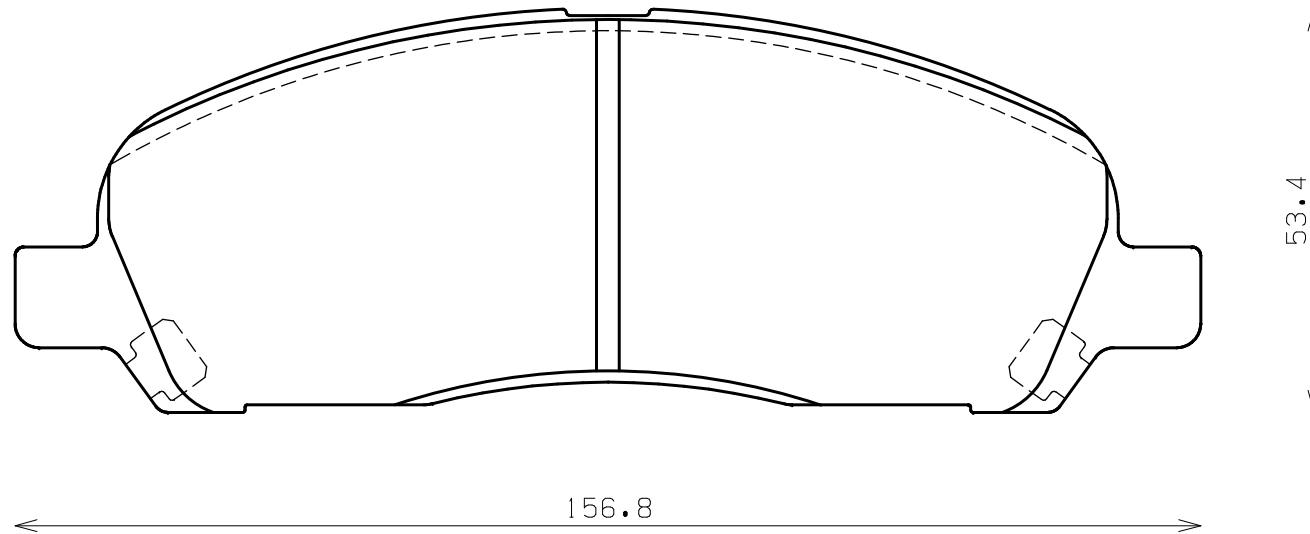

ENDLESS®

Thickness : 15.5

Part No : EP377