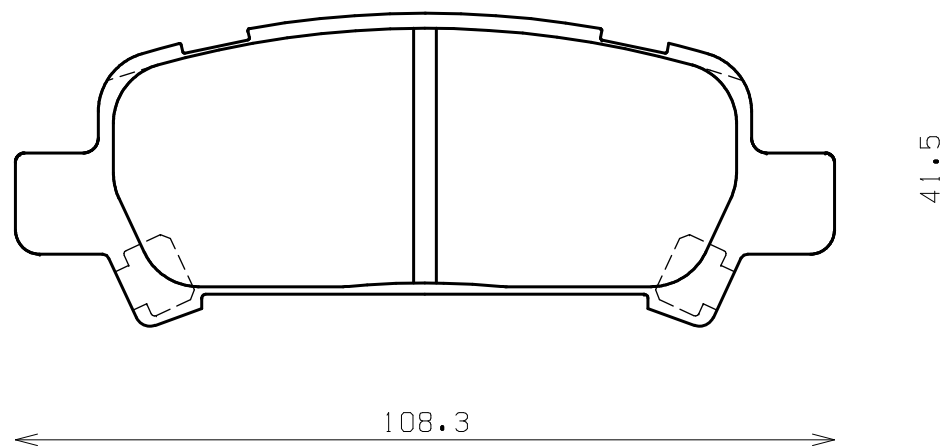

ENDLESS®

Thickness : 14.0

Part No : EP355