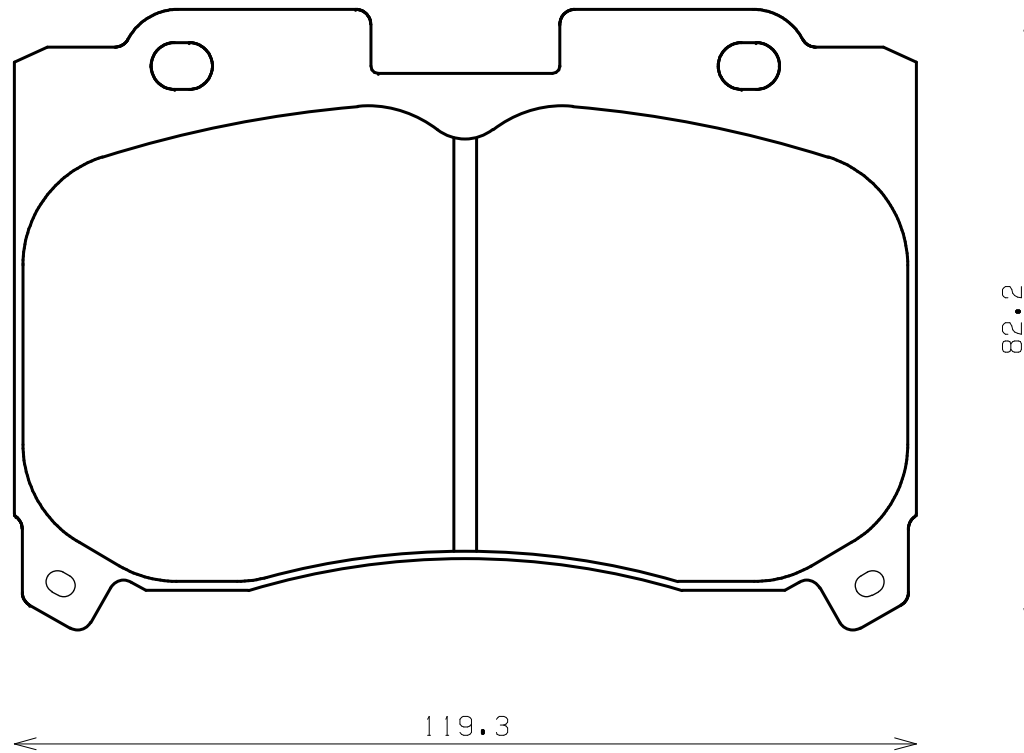

ENDLESS®

Thickness : 16.5

Part No : EP315