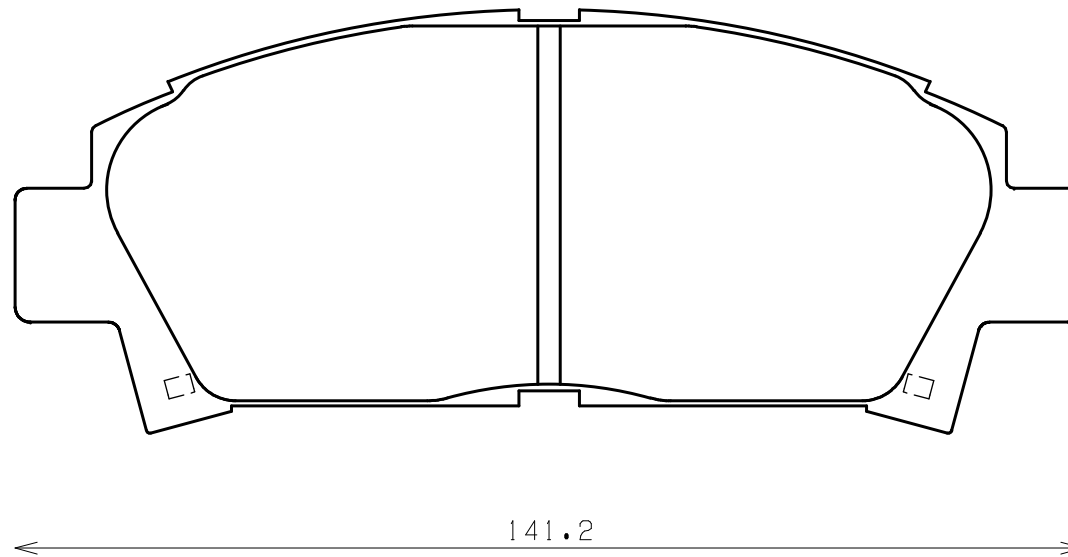

ENDLESS®

Thickness : 17.5

Part No : EP311