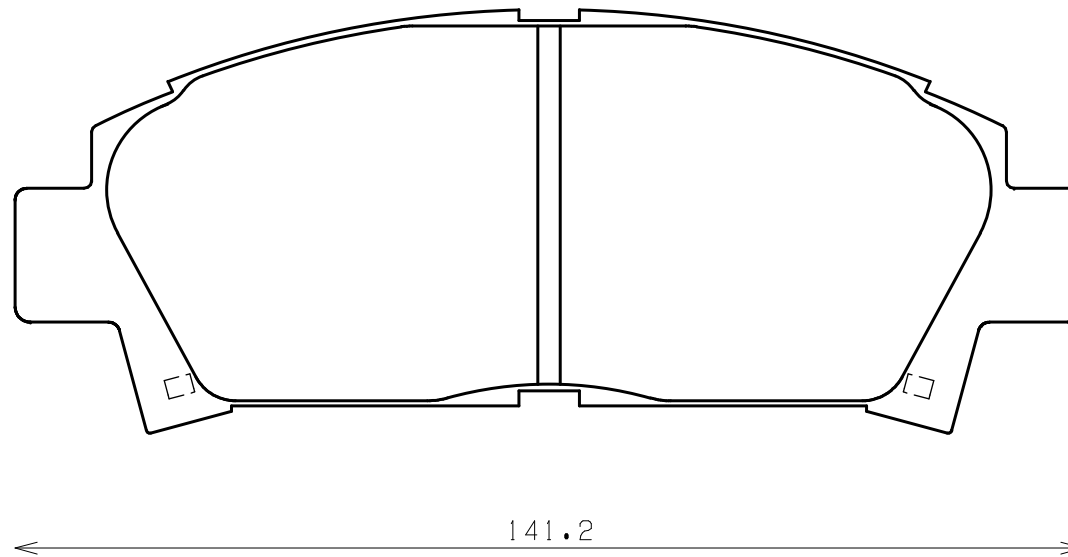

ENDLESS®

56

141.2

Thickness : 15.5

Part No : EP278