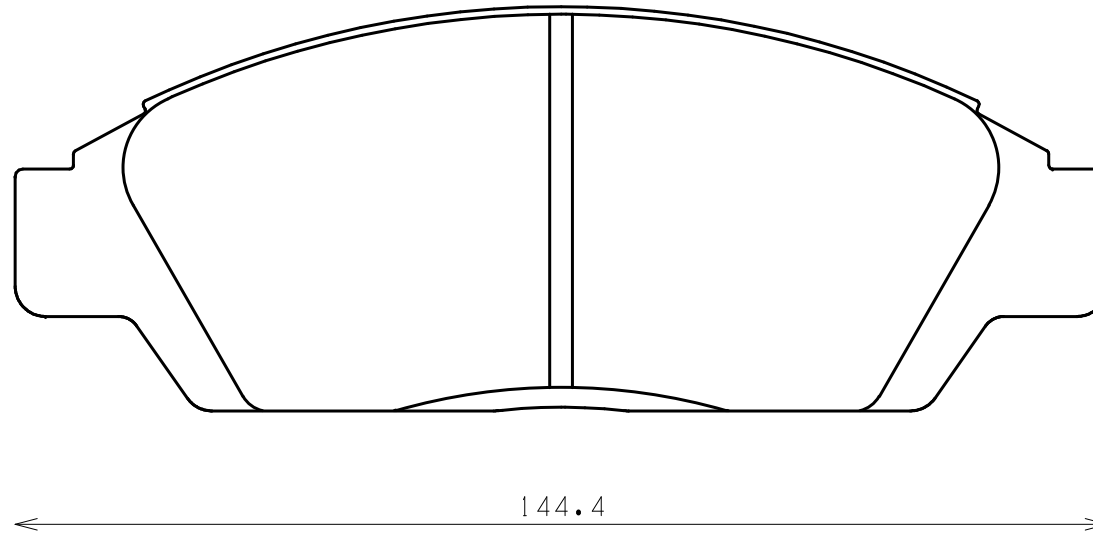

ENDLESS®

Thickness : 15.5

Part No : EP276