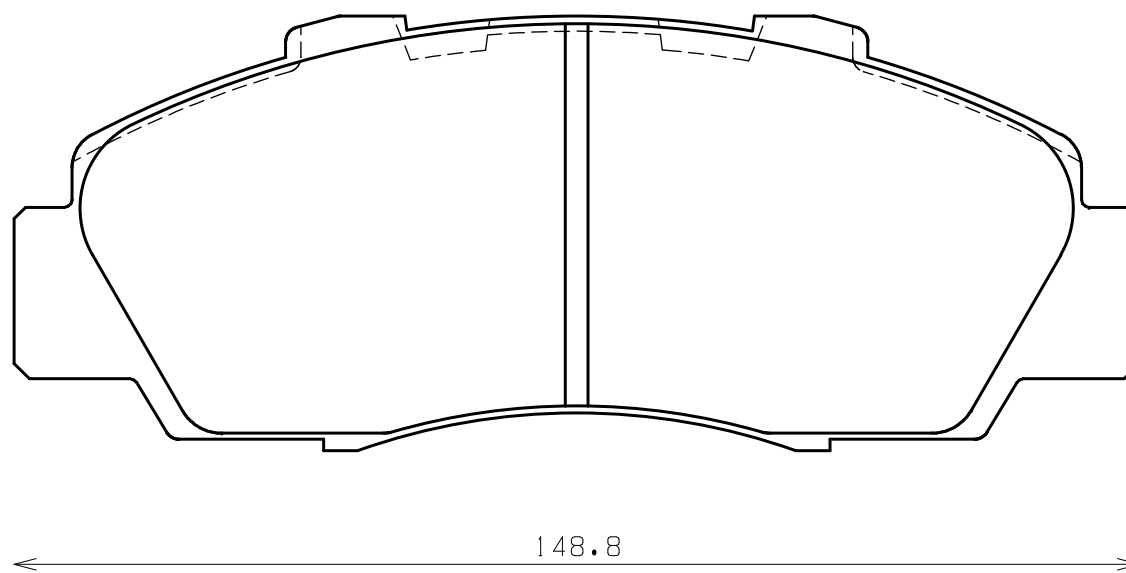

ENDLESS®

Thickness : 17.5

Part No : EP270