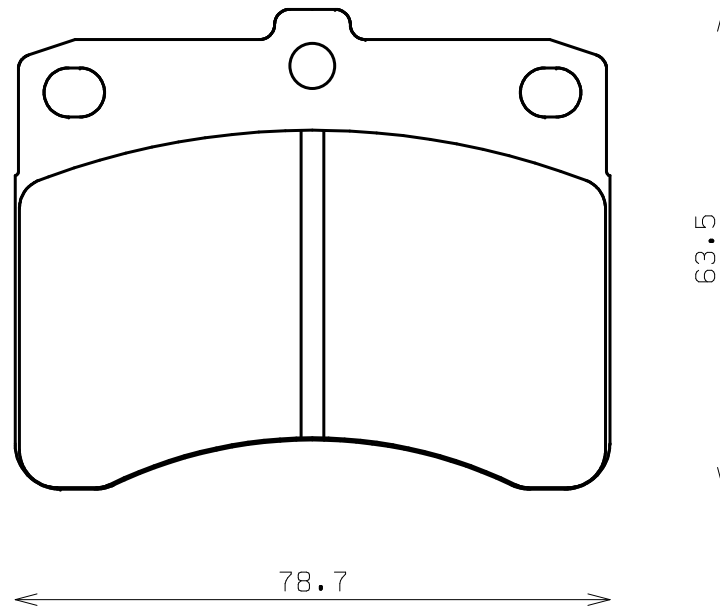

ENDLESS®

Thickness : 13.5

Part No : EP099