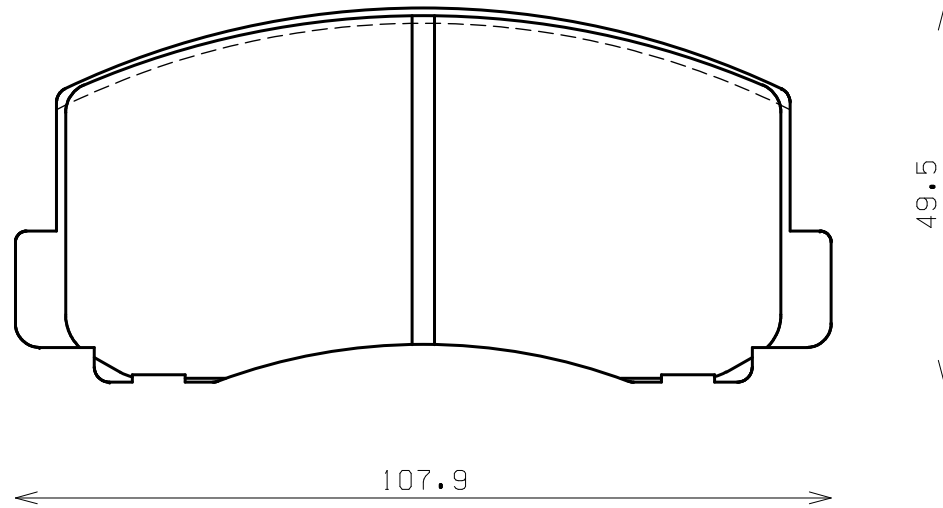

ENDLESS®

Thickness : 15.5

Part No : EP095