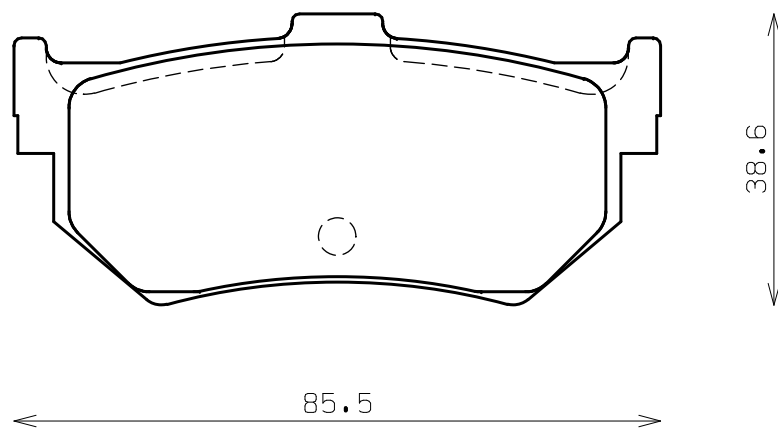

ENDLESS®

Thickness : 13.0

Part No : EP092