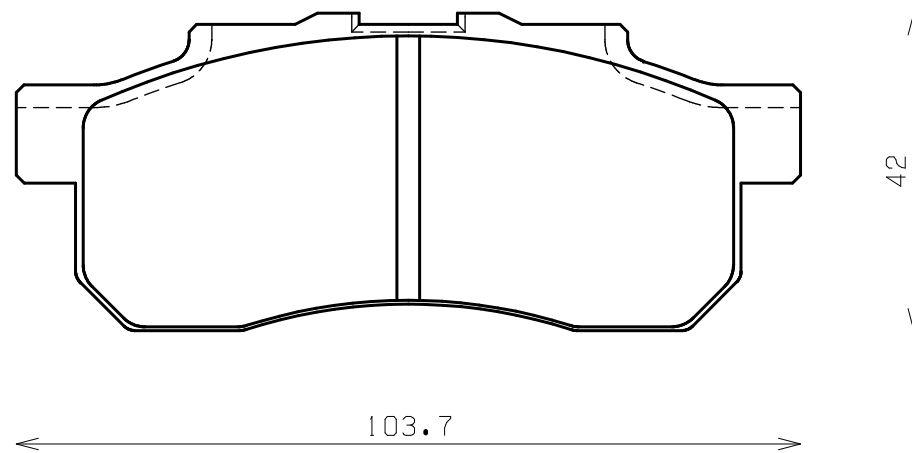

ENDLESS®

Thickness : 15.0

Part No : EP091