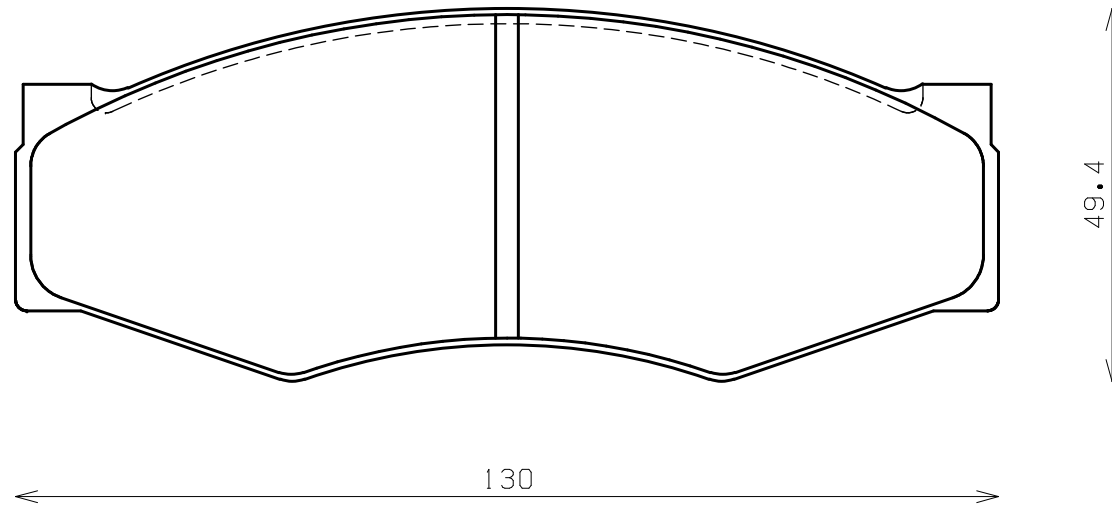

ENDLESS®

Thickness : 17.0

Part No : EP087