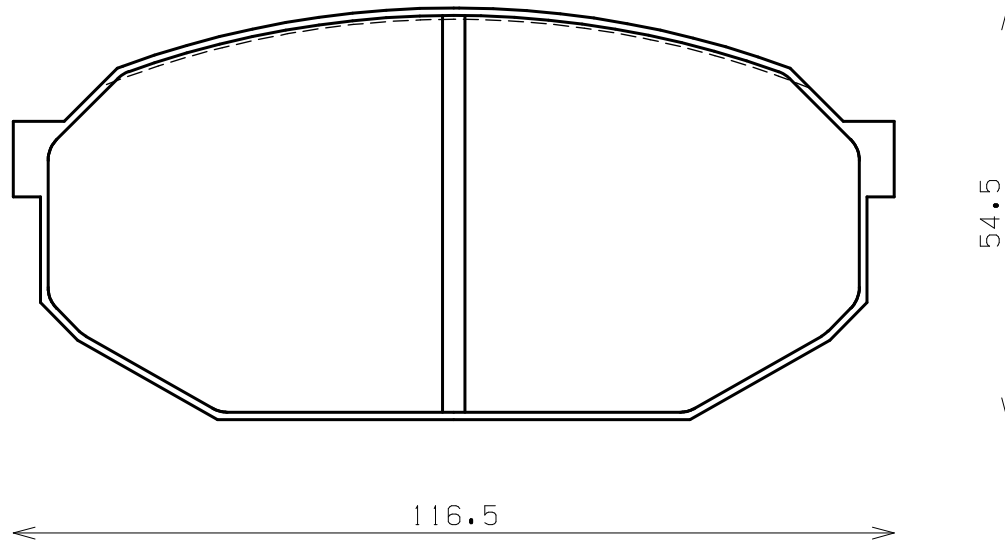

ENDLESS®

Thickness : 15.5

Part No : EP082