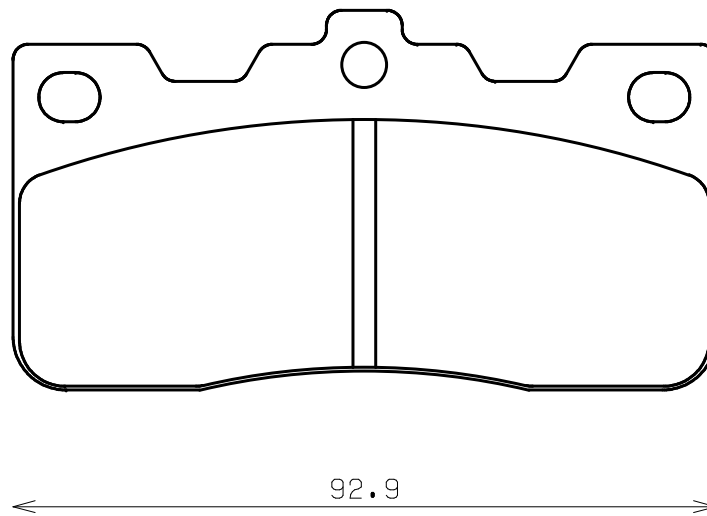

ENDLESS®

Thickness : 14.5

Part No : EP079