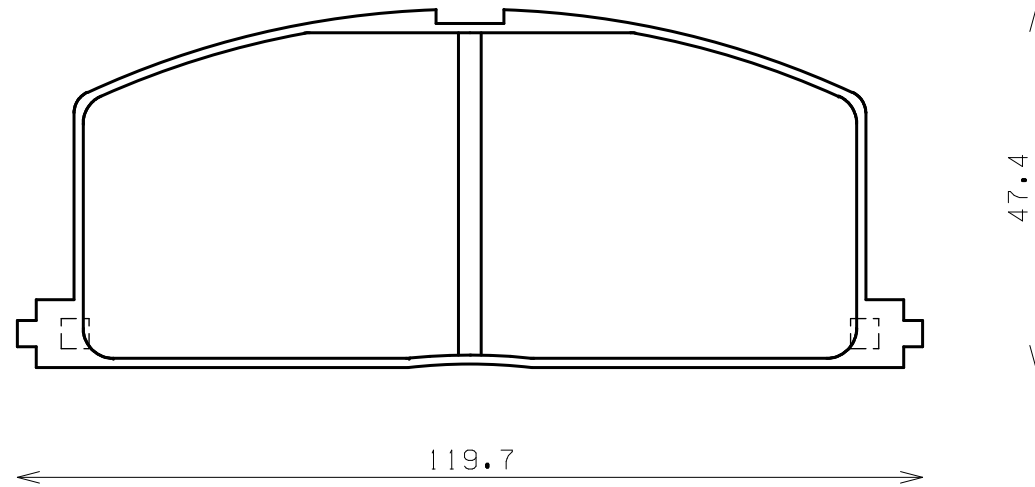

ENDLESS®

Thickness : 15.0

Part No : EP076