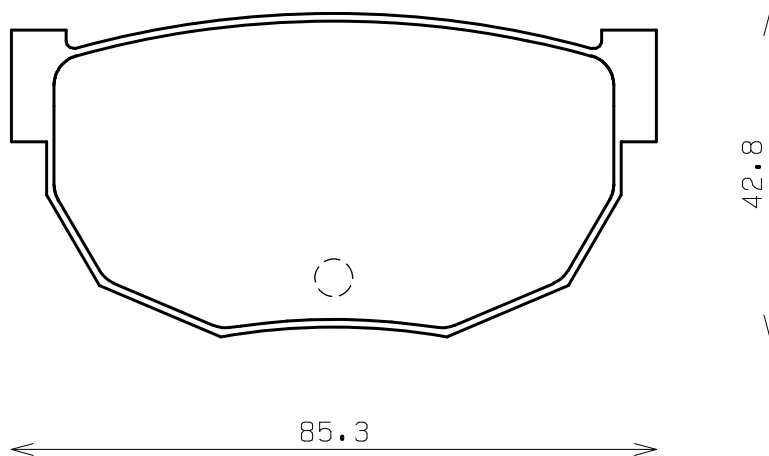

ENDLESS®

Thickness : 14.0

Part No : EP064