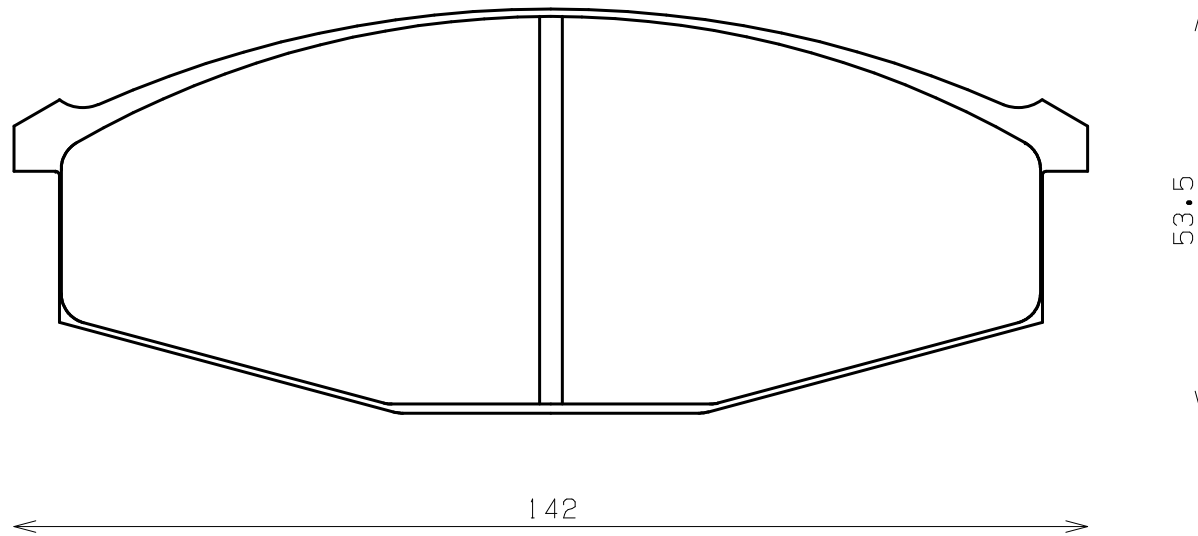

ENDLESS®

Thickness : 16.5

Part No : EP062