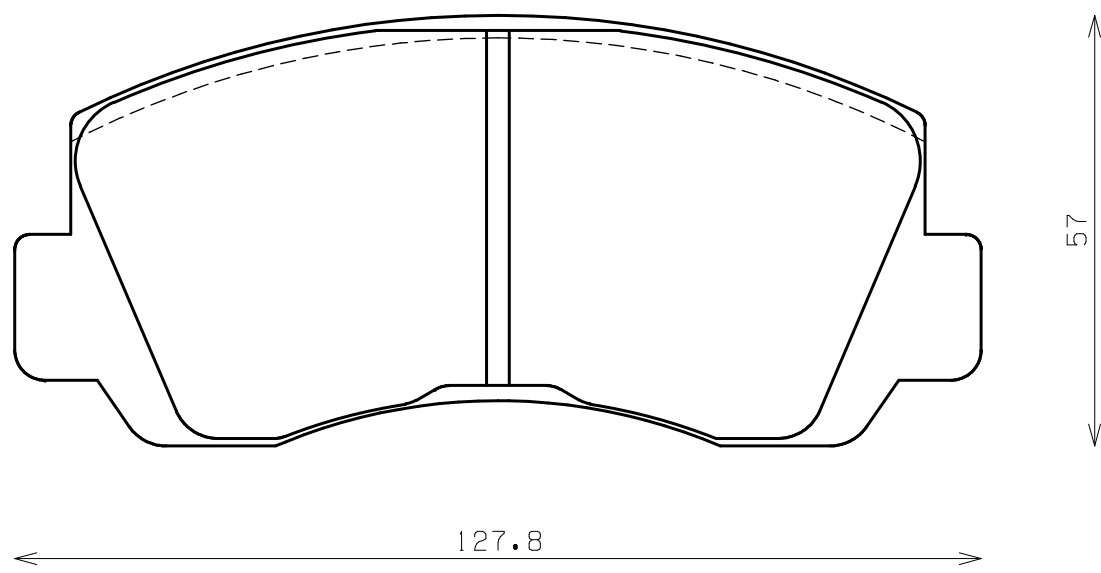

ENDLESS®

Thickness : 15.5

Part No : EP055