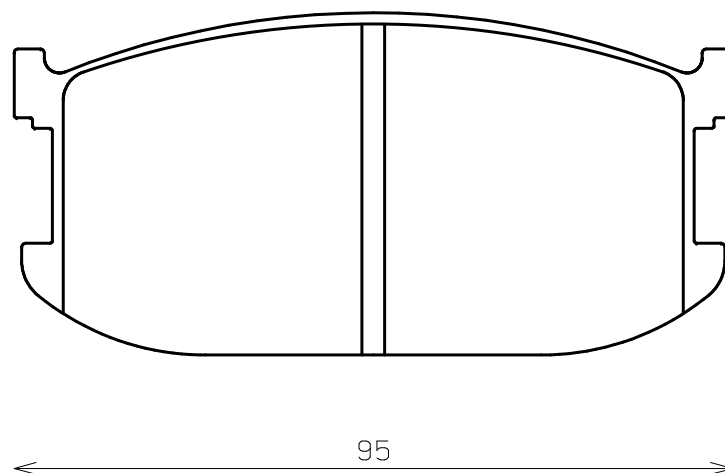

ENDLESS®

Thickness : 14.0

Part No : EP052