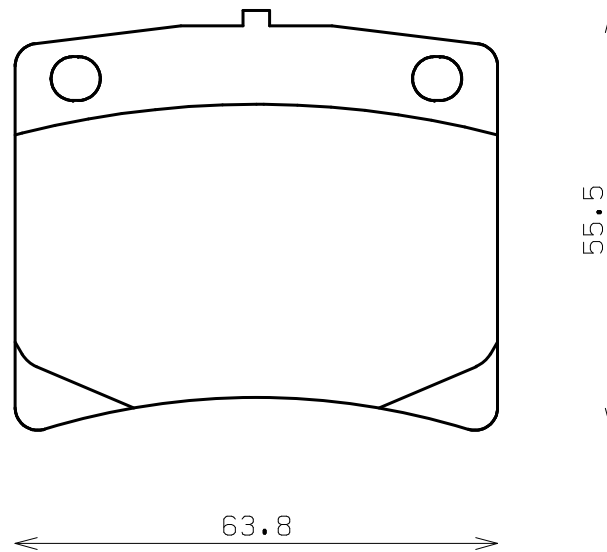

ENDLESS®

Thickness : 14.5

Part No : EP048