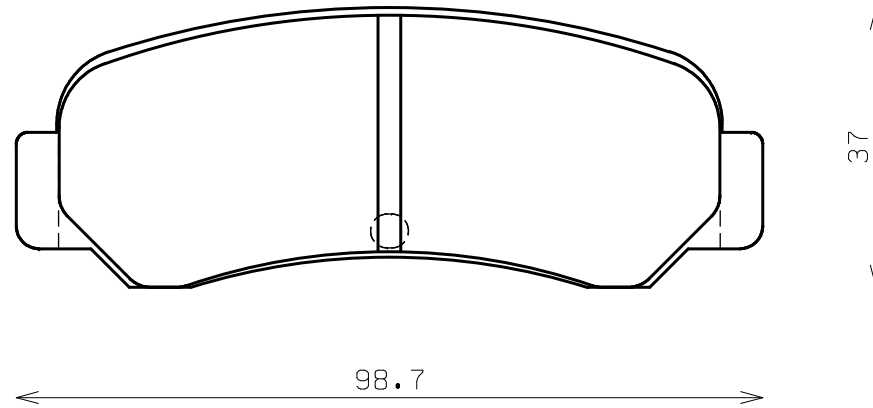

ENDLESS®

Thickness : 14.5

Part No : EP046