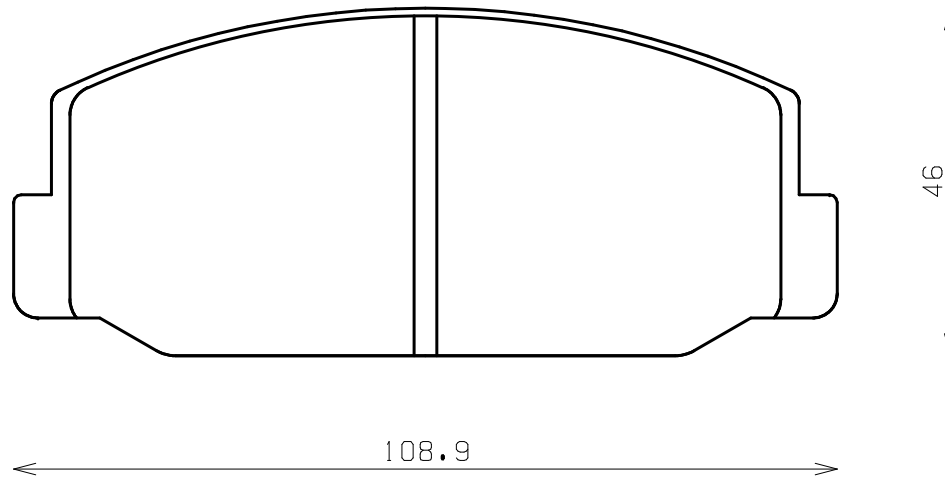

ENDLESS®

Thickness : 14.0

Part No : EP044