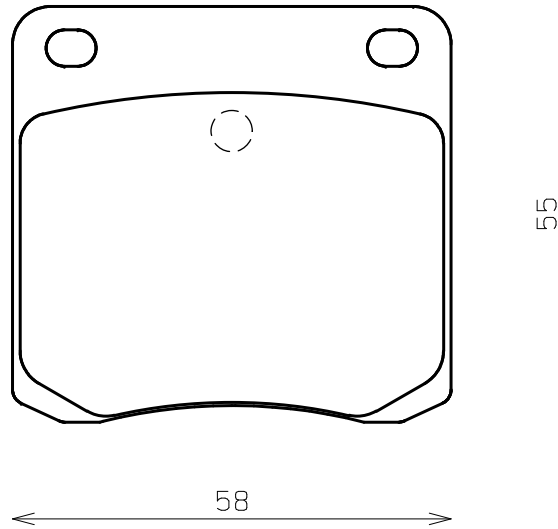

ENDLESS®

Thickness : 14.5

Part No : EP042