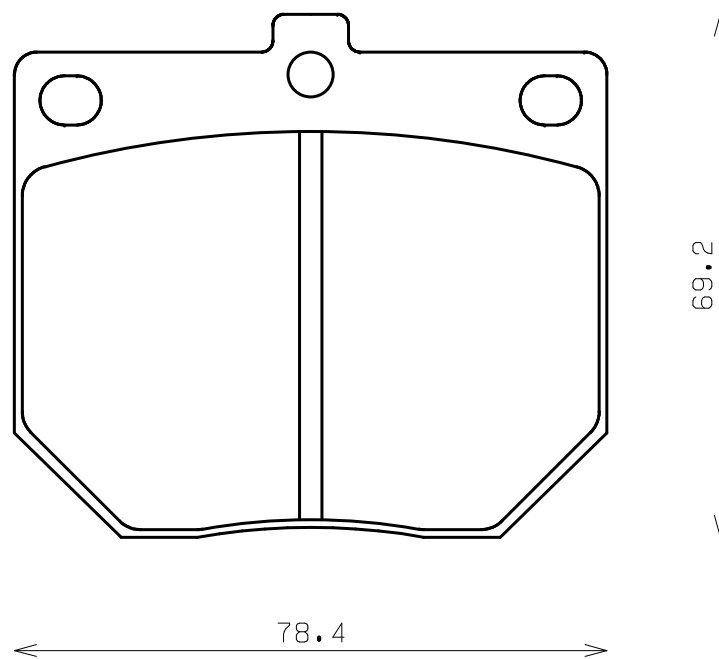

ENDLESS®

Thickness : 15.0

Part No : EP028