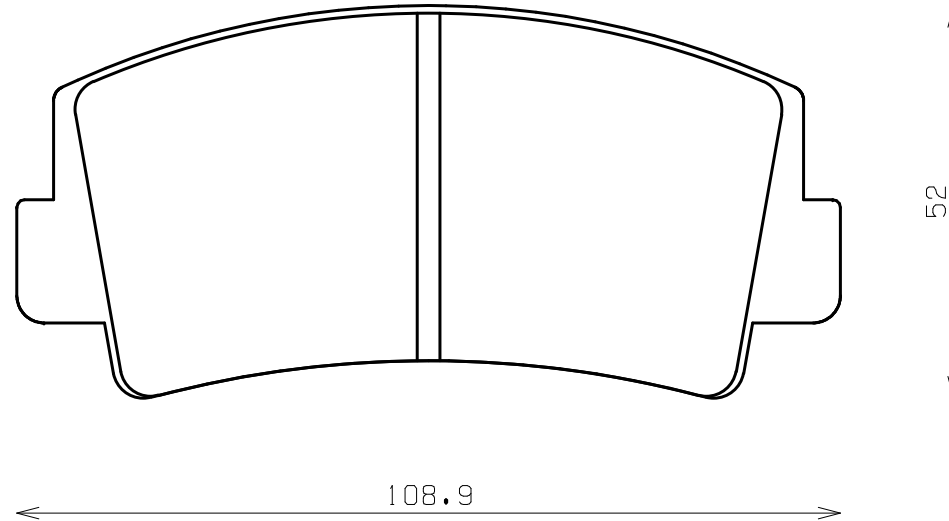

ENDLESS®

Thickness : 14.0

Part No : EP015