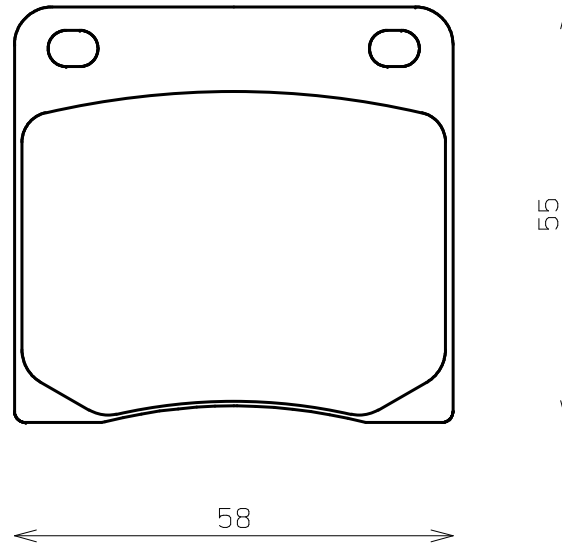

ENDLESS®

Thickness : 15.0

Part No : EP011