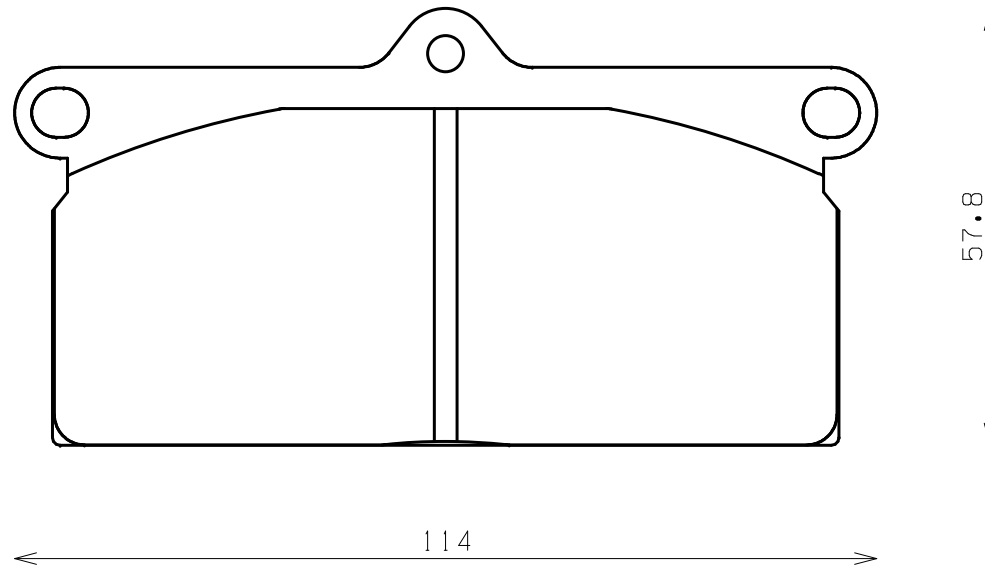

ENDLESS®

Thickness : 14.5

Part No : EP006