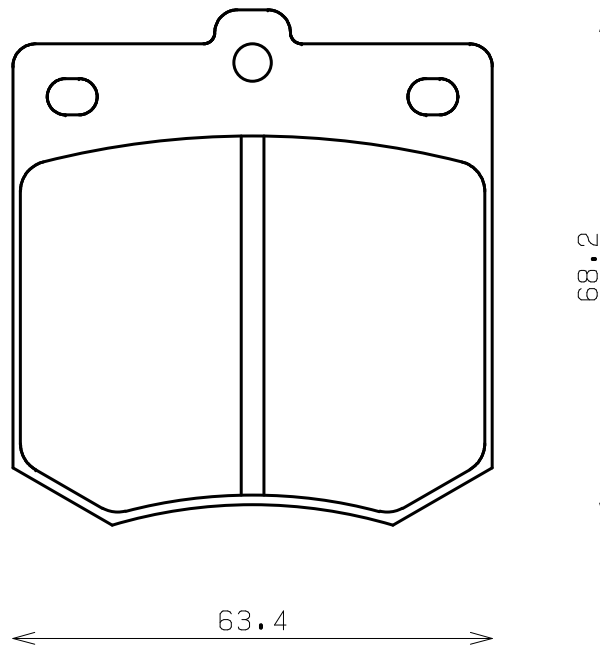

ENDLESS®

Thickness : 14.5

Part No : EP003